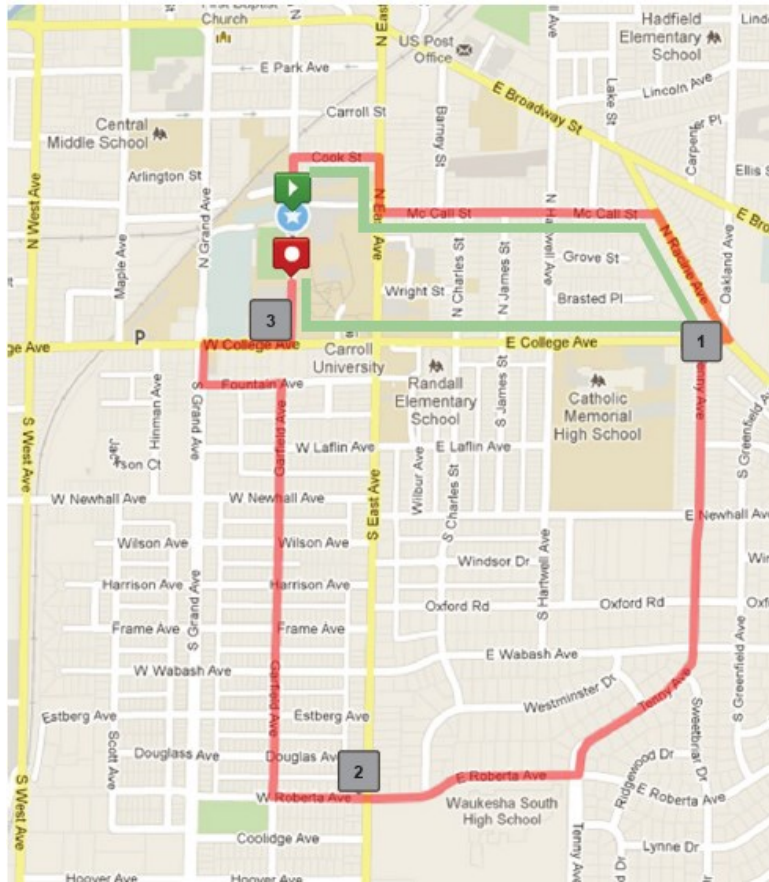

Run/Walk/Roll Course Map

Hosted By

CARROLL
UNIVERSITY

Special Thanks To

Champion Sponsors

Ambassador Sponsors

Partner Sponsors

Doug & Nancy Hastad