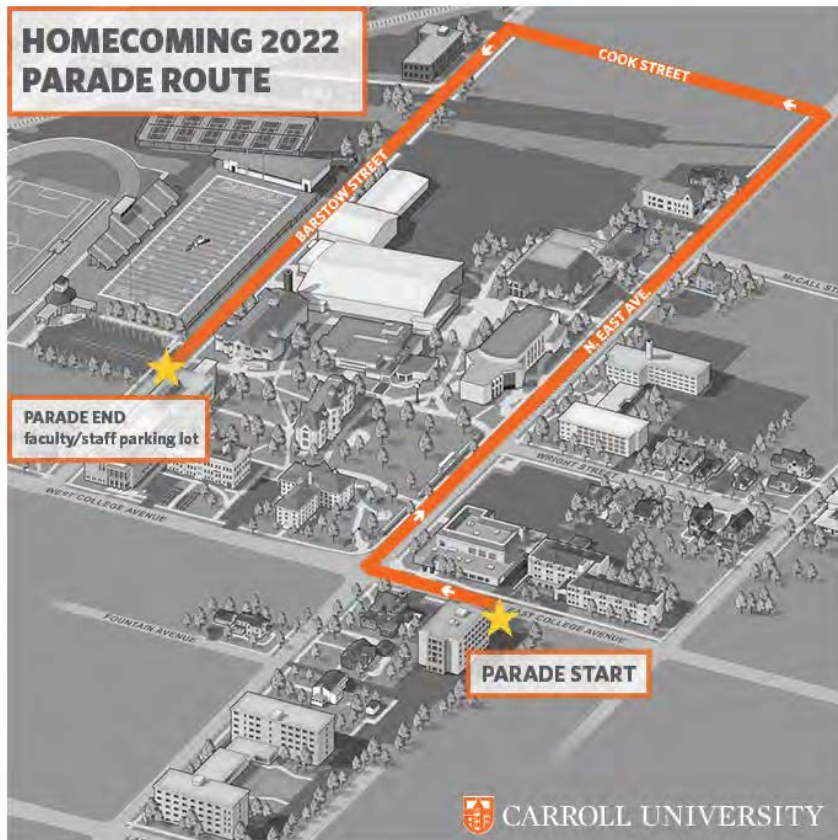

5-10 p.m. - Raised Grain Brewing
1725 Dolphin Dr. | Waukesha

SATURDAY

8-10 p.m. - Club 400
322 Williams St. | Waukesha

PARADE ROUTE | 12:30 p.m.

HOMECOMING 2022

TAILGATE AND GATHERING MAP

PUNCHES
TRACK AND FIELD COMPLEX